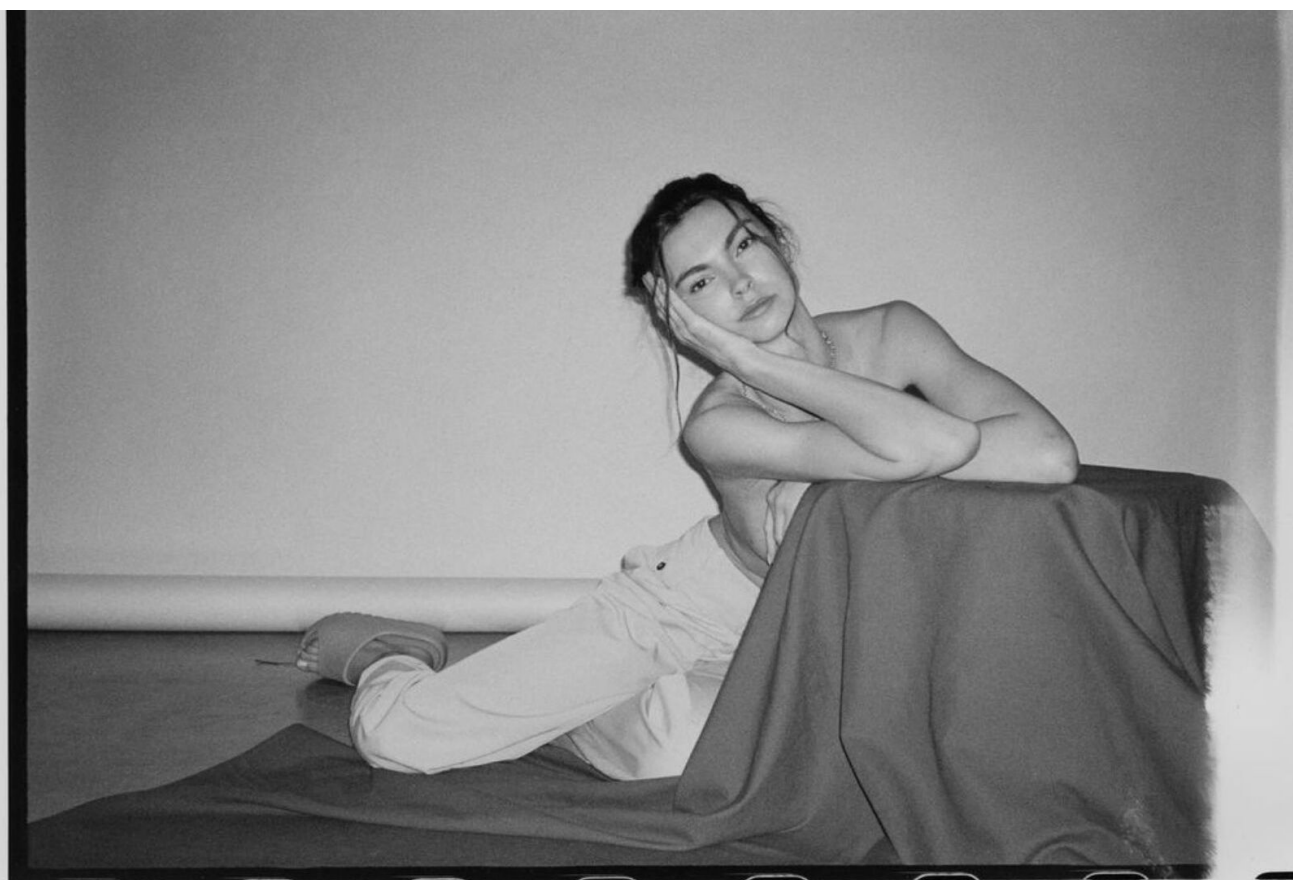

PRISCILA LOURENÇO

height 5'10" · bust 32.5" · cup B · waist 24.5" · hips 35.5" · dress 36 EU/6 US/8 UK

shoes size 38 EU/7 US/5 UK · hair brown · eyes brown